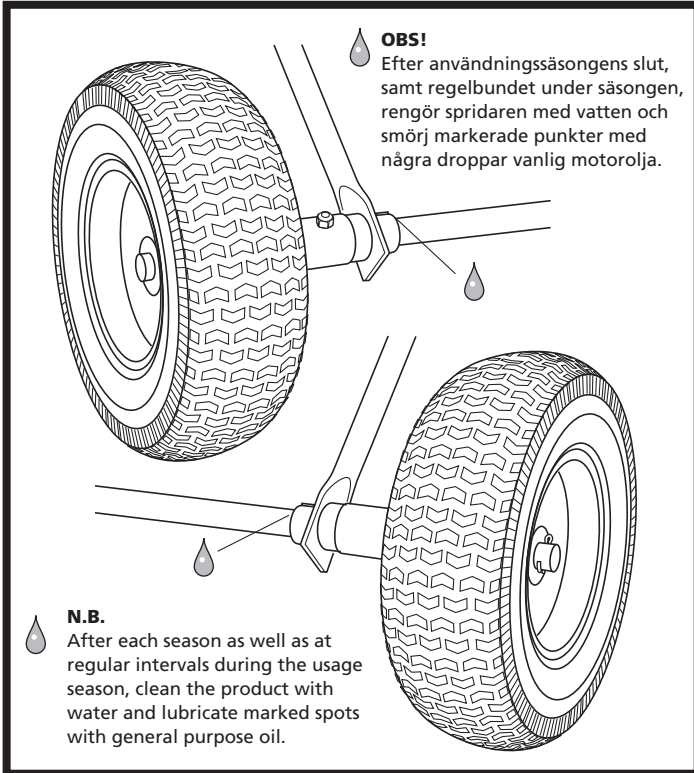

Smörjning.

Lubrication.