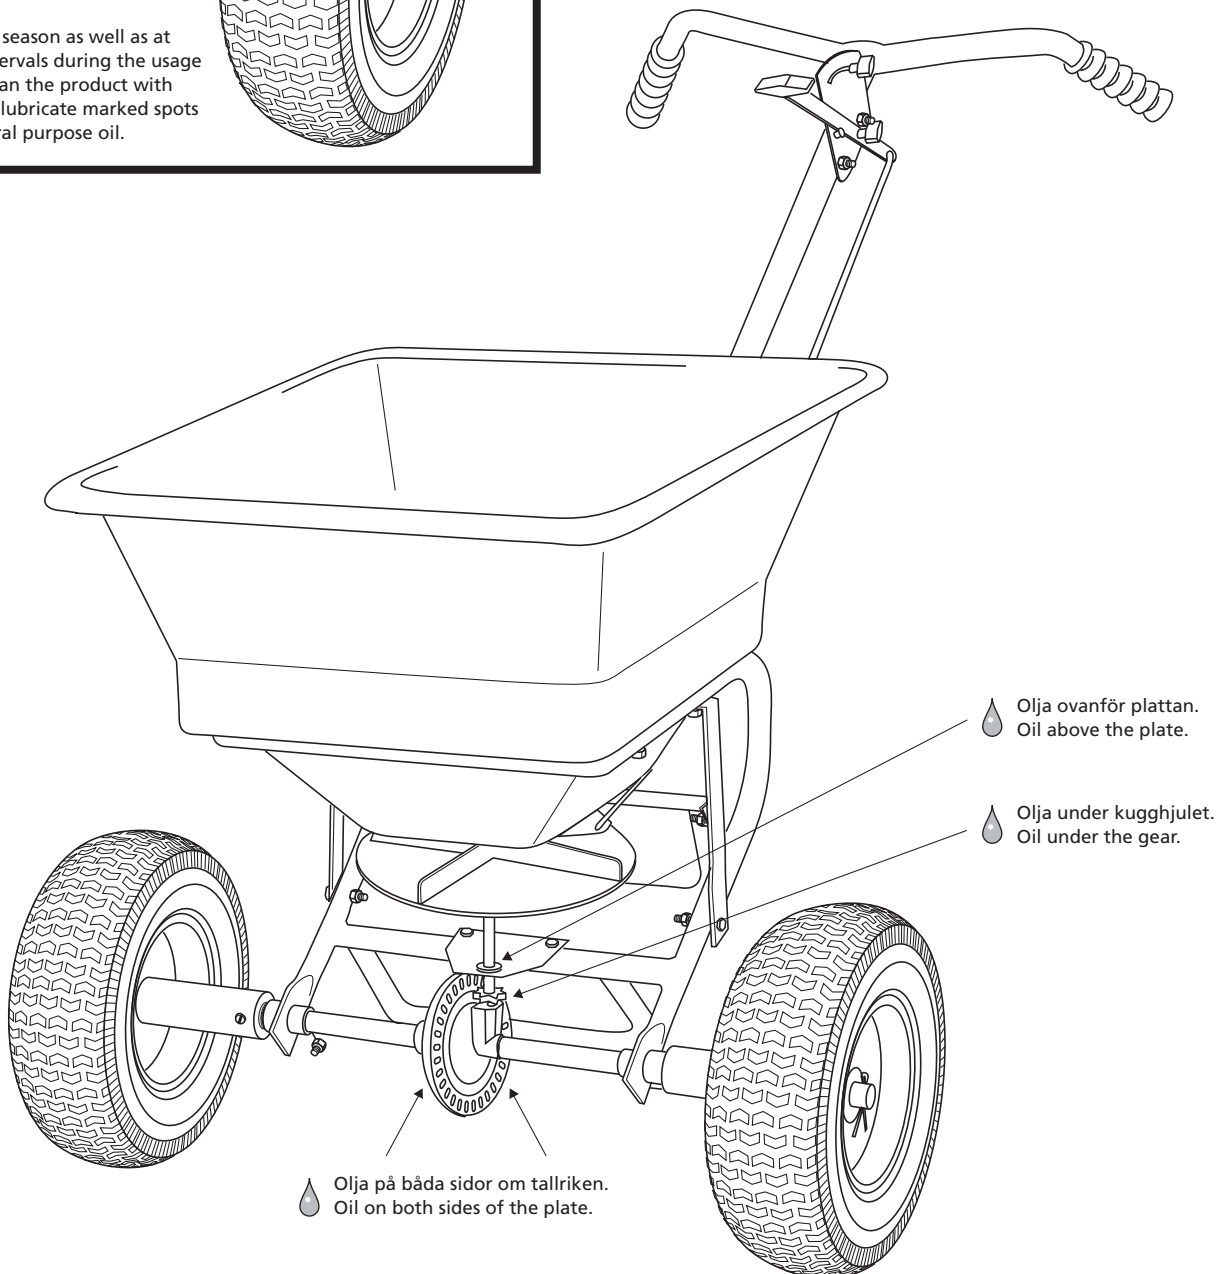

Smörjning.

Lubrication.